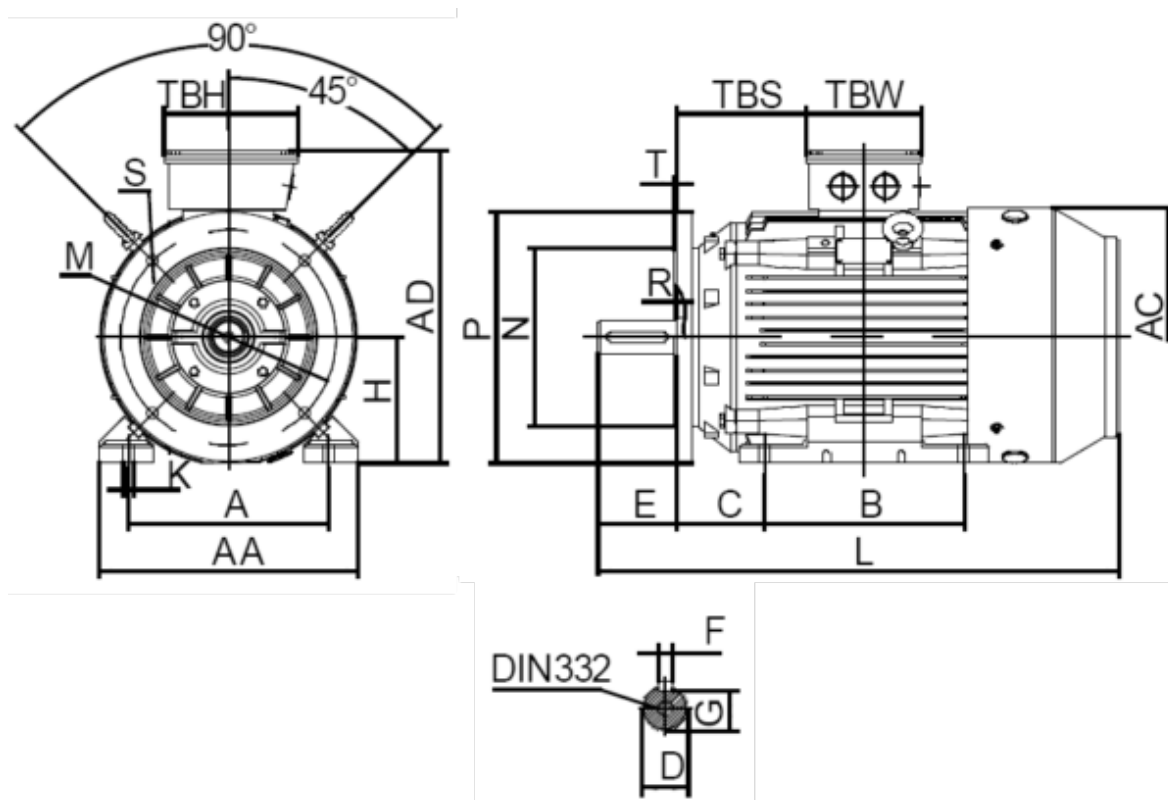

# Data Sheet

Article number: 250301850227

Description: Kleedrive T3C 160L-2 18.5KW 2800 rpm  
3x400/690V 50HZ IP55 B35 Eff=92,4%

## Measures

A = 254	F = 12	TBW = 162
AA = 316	G = 37	
AC = Ø313	H = 160	
AD = 404	HD = 244	
B = 254	K = Ø15	
C = 108	L = 650	
D = Ø42	TBH = 187	
E = 110	TBS = 91	